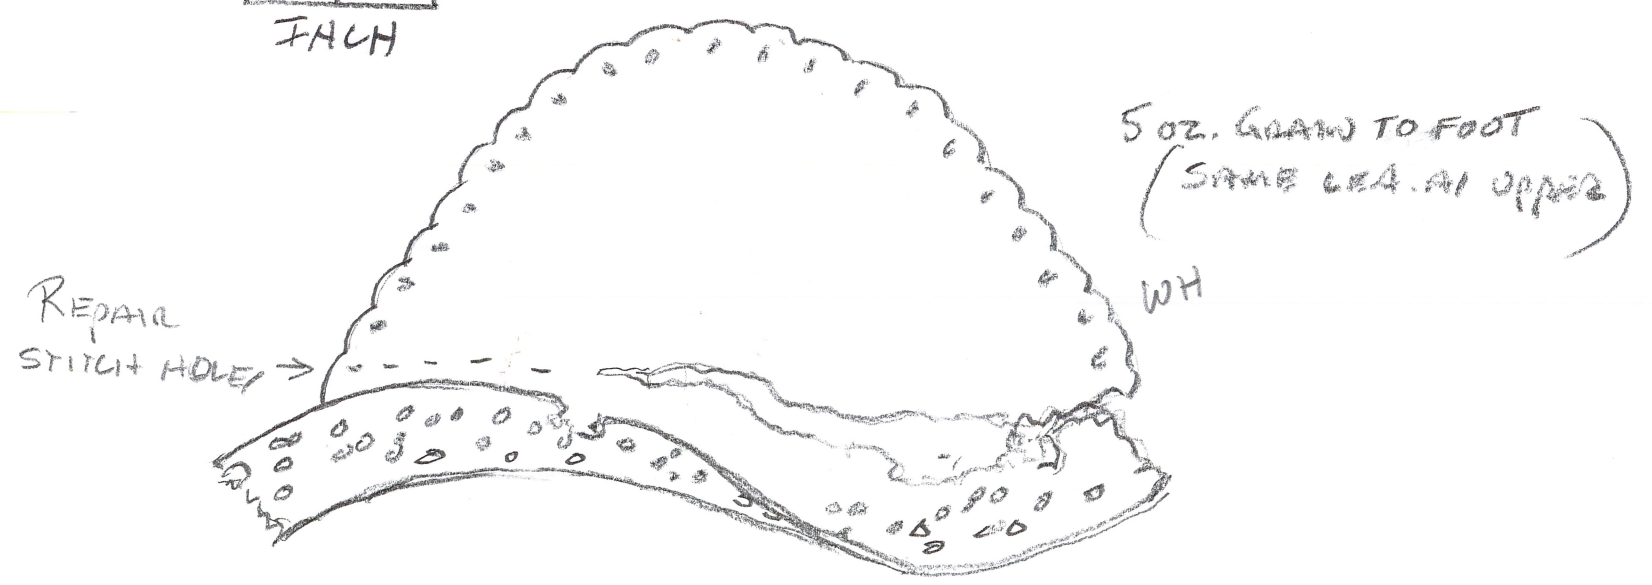

1/8" STITCHES VASA 4/26/22

(1) (C)

31170 DELI

TYPE-1 SD

PAIR SHOE QUARTER, W/  
HEEL LINING, MOUSE(?)  
CLOSE SHOE, 5-6oz. GRAM-OUT  
OUT.

(1) OF (2)

RCE 6/11  
S+TI REPAIR?

+/- 4/11 SEWING/STITCHING + REPAIR STITCHING

VASA 4/26/22

~~100~~ C

31170 DELI

2002

VERY ROUGH  
GRAW = INCISING  
SKIDS WRINKLES  
@ TOPLINE ON BOTH.

INTERIOR VIEW

EXTERIOR VIEW

DOUBLE  
INCISED  
LINES.

TRIPLE INCISED LINES

RCI  
6/11

RCI  
6/11

RCI  
6/11

FACH

REPAIR STITCHES (ST)?  
@ BASE OF HEEL LINING