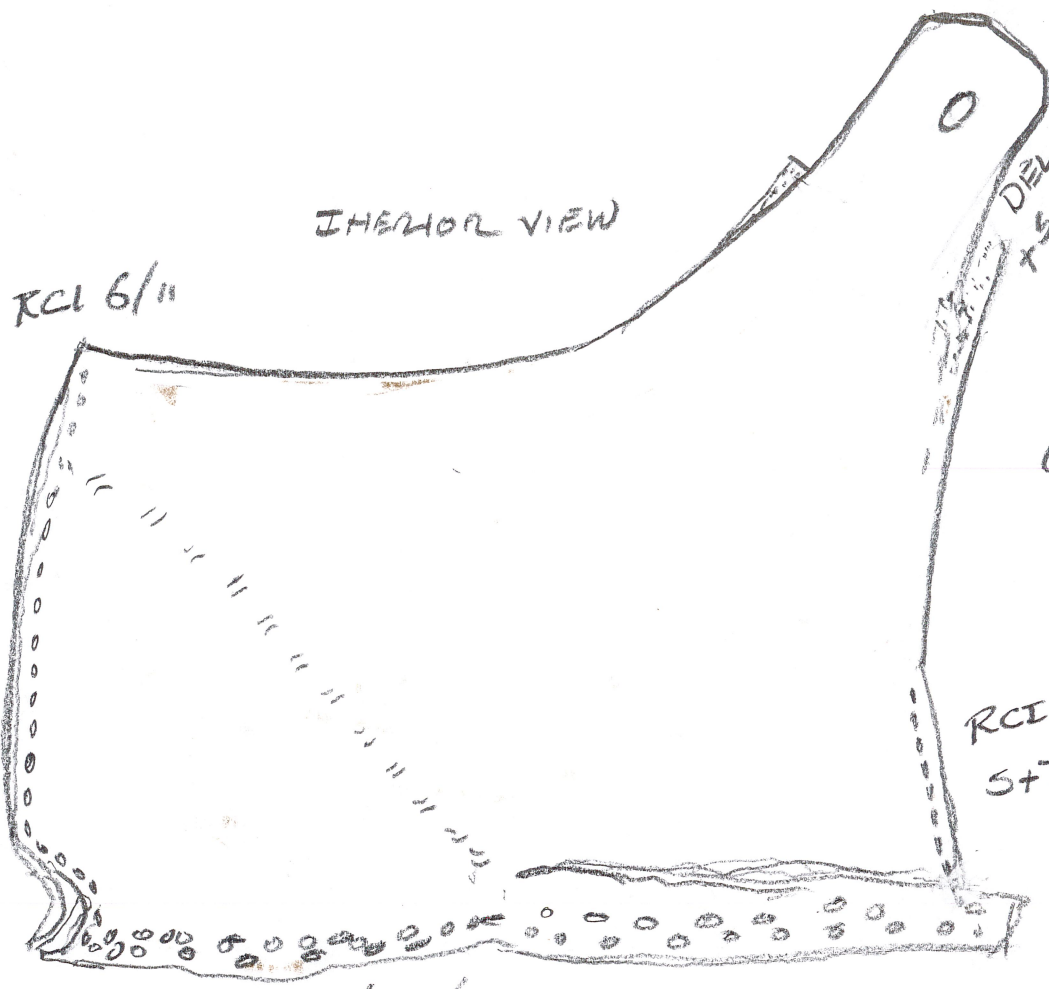

1/8" STITCHES VASA 4/26/22

(1) (C)

31170 DELI

TYPE-1 SD

PAIR SHOE QUARTER, W/  
HEEL LINING, MOUSE(?)  
CLOSE SHOE, 5-6oz. GRAM-OUT  
OUT.

(1) OF (2)

RCE 6/11  
S+TI REPAIR?

+/- 4/11 SEWING/STITCHING + REPAIR STITCHING

VASA 4/26/22

~~100~~ C

31170 DELI

2002

VERY ROUGH  
GRAW = INCISING  
SKIDS WRINKLES  
@ TOPLINE ON BOTH.

INTERIOR VIEW

EXTERIOR VIEW

DOUBLE  
INCISED  
LINES.

TRIPLE INCISED LINES

RCI  
6/11

RCI  
6/11

RCI  
6/11

FACH

REPAIR STITCHES (ST)?  
@ BASE OF HEEL LINING