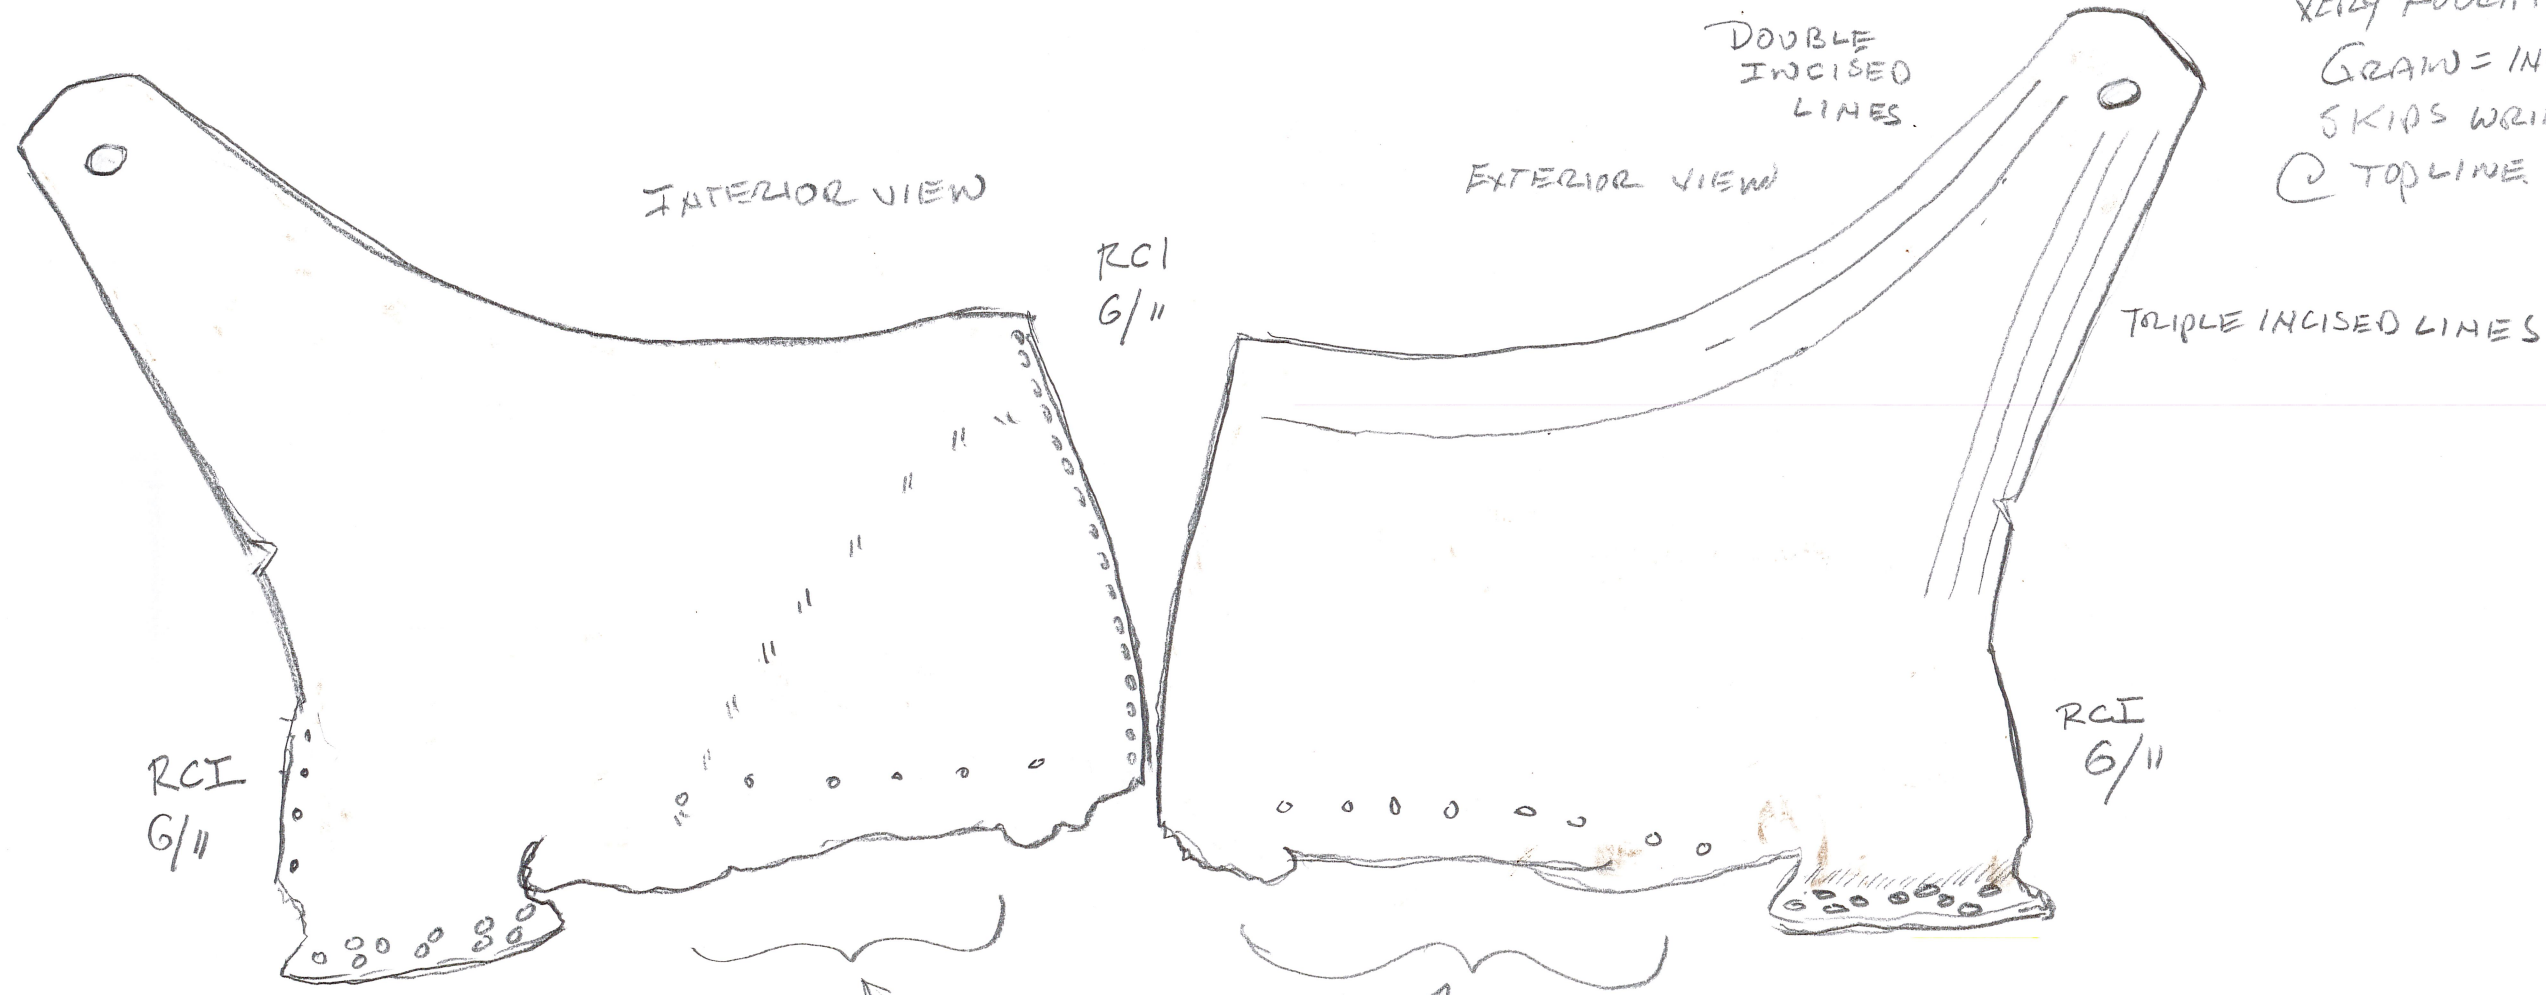

1/8" STITCHES VASA 4/26/22

(1) (C)

31170 DELI

TYPE-1 SD

PAIR SHOE QUARTER, W/  
HEEL LINING, MOUSE(?)  
CLOSE SHOE, 5-6oz. GRAM-OUT  
OUT.

(1) OF (2)

RCE 6/11  
S+TI REPAIR?

+/- 4/11 SEWING/STITCHING + REPAIR STITCHING

VASA 4/26/22

~~100~~ C

31170 DELI

2002

VERY ROUGH  
GRAW = INCISING  
SKIDS WRINKLES  
@ TOPLINE ON BOTH.

INTERIOR VIEW

EXTERIOR VIEW

DOUBLE  
INCISED  
LINES.

TRIPLE INCISED LINES

RCI  
6/11

RCI  
6/11

RCI  
6/11

FACH

REPAIR STITCHES (ST)?  
@ BASE OF HEEL LINING