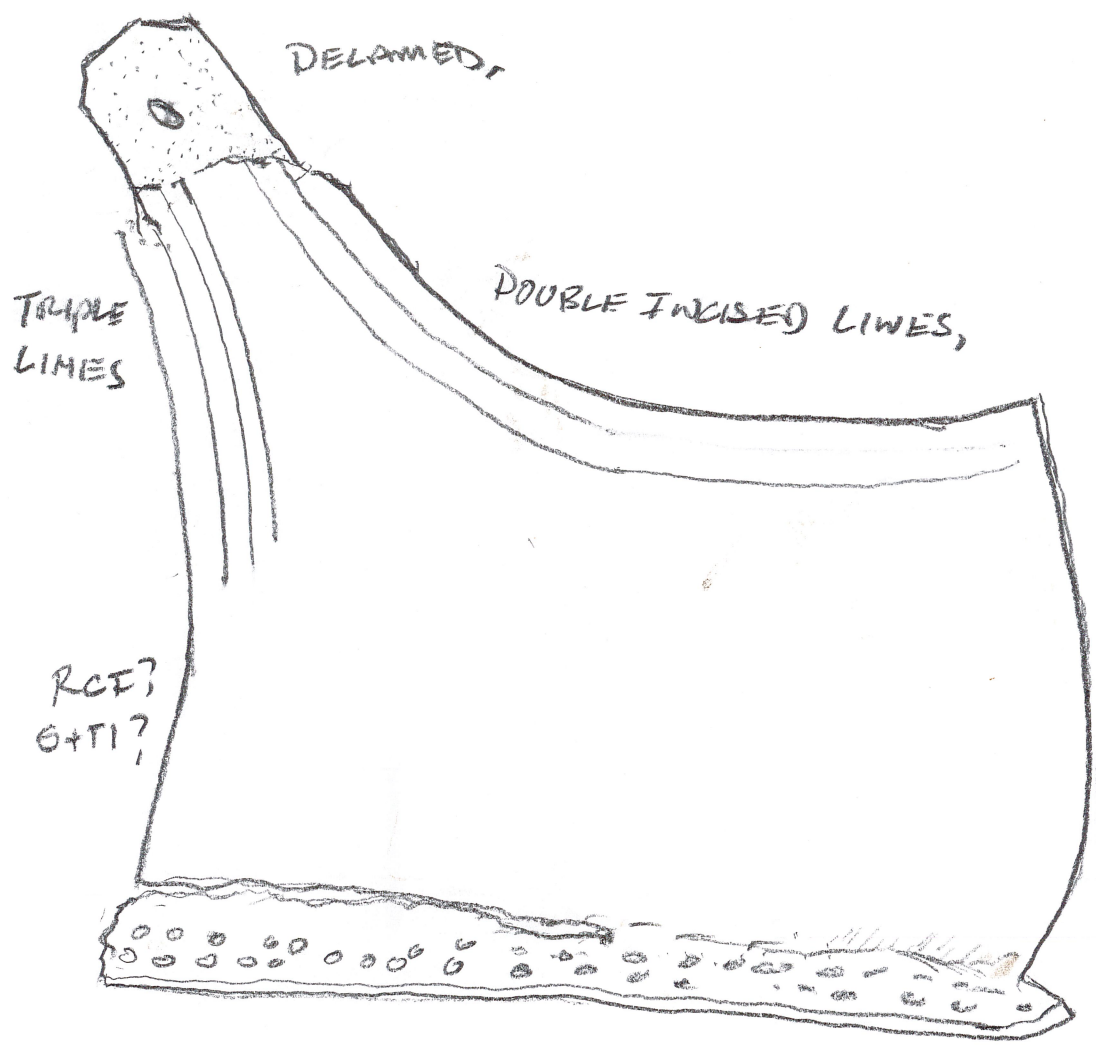

1/8" STITCHES VASA 4/26/22

(1) (C)

31170 DELI

TYPE-1 SD

PAIR SHOE QUARTER, W/  
HEEL LINING, MOUSE(?)  
CLOSE SHOE, 5-6oz. GRAM-OUT  
OUT.

(1) OF (2)

RCE 6/11  
S+TI REPAIR?

+/- 4/11 SEWING/STITCHING + REPAIR STITCHING

VASA 4/26/22

~~100~~ C

31170 DELI

2002

VERY ROUGH  
GRAW = INCISING  
SKIDS WRINKLES  
@ TOPLINE ON BOTH.

INTERIOR VIEW

EXTERIOR VIEW

DOUBLE  
INCISED  
LINES.

TRIPLE INCISED LINES

RCI  
6/11

RCI  
6/11

RCI  
6/11

FACH

REPAIR STITCHES (ST)?  
@ BASE OF HEEL LINING